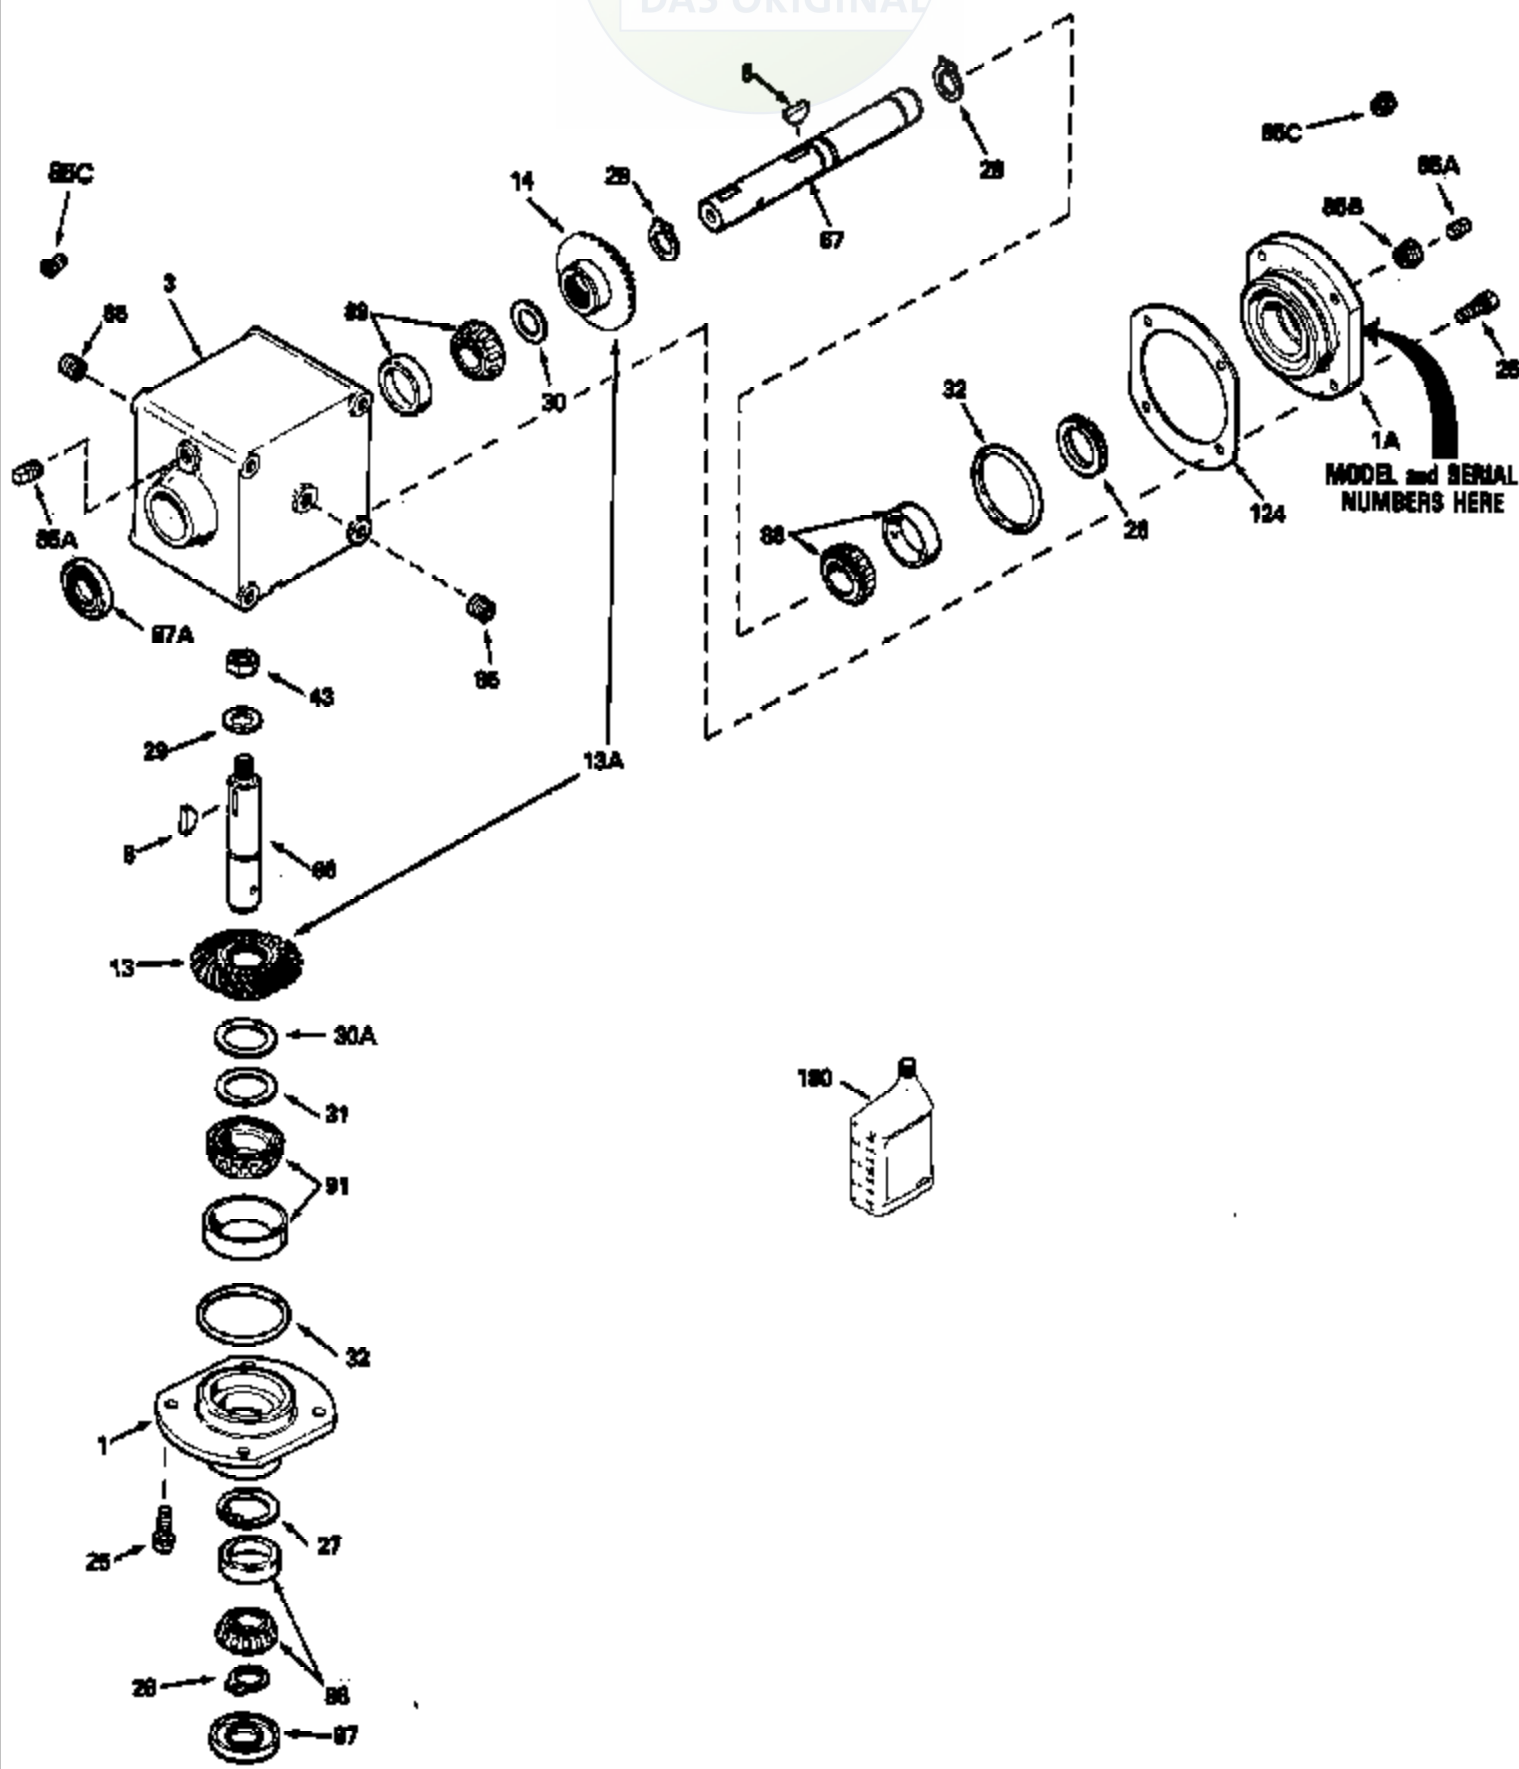

JOIST
DAS ORIGINAL

ILLUSTRATION SHOWS TYPICAL PARTS ONLY. ORDER BY PART NUMBER. PARTS NOT LISTED ARE SUPPLIED BY OEM.

Ref #	Part Number	Qty	Description
	794338		RA Drive Head Ass'y (Incl. 1 thru 124)
1A	786106		Retainer Cap
1	786104A		Retainer Cap
3	770076		Right Angle Drive Housing
8	792114		Woodruff Key No. 807
13A	778301		Spiral Bevel Gear & Pinion (25 & 26 t eeth)
25	792037		Screw, 5/16-18 x 1"
26	780137		Load Ring
27	792112		Retaining Ring
28	792113		Retaining Ring
29	792115		Flat Washer
30	780131		Shim
31	780138	1100-1100-061A	Shim Page 2 of 2
32	788063	Peerless	"O" Ring
43	792110A		Hex Jam Nut, 3/4-16
66	776224		Input Shaft (4-7/8" long)
67	776225		Output Shaft (7-5/8" long)
85	792116		Pipe Plug, 1/4-18
85A	792039		Pipe Plug, 1/8"
85C	792118		Relief Valve
87	788064		Oil Seal
87A	788065		Oil Seal
88	780132		Bearing & Cup Ass'y (SEE REPAIR MANUA L)
89	780132		Bearing & Cup Ass'y (SEE REPAIR MANUA L)
91	780134		Bearing & Cup Ass'y (SEE REPAIR MANUA L)
124	780136		Retainer Cap Shim
180	730229A		Gear Oil 80W90